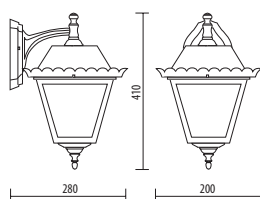

CODE	DESCRIPTION	LAMP	VOLUME	ENERGY CLASS	COLOR
DB.0167	D.7020/STL/BLK	E27 - max 60W	0,025	A D	■
DB.0168	D.7020/SPL/BLK	E27 - max 60W	0,025	A D	■
DB.0383	D.7020/S/BLK	E27 - max 60W	0,025	A D	■

Available hand shaded colors: black-rust (BLK-RST), black-green (BLK-GRN), black-gold (BLK-GLD), black-silver (BLK-SLV)