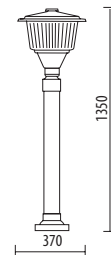

Fixing kit included.

Suitable for outdoor use: garden, court, porch, residential area, walkway, park, small square

ANDROMEDA/P185/3/F5/BLK

ANDROMEDA/P185/1/BLK

ANDROMEDA/P110L/BLK

CODE	DESCRIPTION	LAMP	VOLUME	ENERGY CLASS	COLOR
DB.0907	ANDROMEDA/P185/3/F5/BLK	E27 - max 60W	0,25	A D	■
DB.0210	ANDROMEDA/P185/1/BLK	E27 - max 60W	0,15	A D	■
DB.0787	ANDROMEDA/P110L/BLK	E27 - max 60W	0,09	A D	■