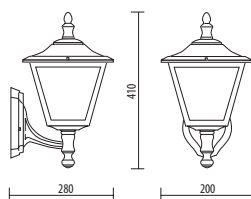

CODE	DESCRIPTION	LAMP	VOLUME	ENERGY CLASS	COLOR
DB.0572	D.7025/STL/BLK	E27 - max 60W	0,025	A D	■
DB.0573	D.7025/SPL/BLK	E27 - max 60W	0,025	A D	■
DB.0575	D.7025/S/BLK	E27 - max 60W	0,025	A D	■

Available hand shaded colors: black-rust (BLK-RST), black-green (BLK-GRN), black-gold (BLK-GLD), black-silver (BLK-SLV)