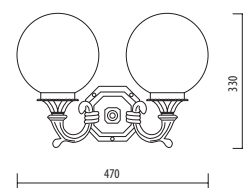

# A.0107

MEDIUM SIZE

A.0107/ST/20/WHT/OP

A.0107/STN/25/WHT/OP

A.0107/ST/20/2/WHT/OP

CODE	DESCRIPTION	LAMP	VOLUME	ENERGY CLASS	COLOR
DB.0481	A.0107/ST/20/WHT/OP	E27 - max 60W	0,020	A D	<input type="checkbox"/>
DB.0215	A.0107/STN/25/WHT/OP	E27 - max 60W	0,025	A D	<input type="checkbox"/>
DB.0482	A.0107/ST/20/2/WHT/OP	E27 - max 60W	0,035	A D	<input type="checkbox"/>