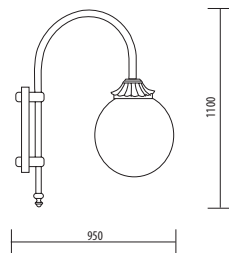

CODE	DESCRIPTION	LAMP	VOLUME	ENERGY CLASS	COLOR
DB.1046	A.0107GIG/B24/40/BLK/OP	E27 - max 100W	0,30	A D	■

Available with METAL HALIDE or SODIUM

IP44

CE

U.V. RESISTANT