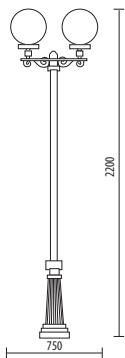

CODE	DESCRIPTION	LAMP	VOLUME	ENERGY CLASS	COLOR
DB.0727	D.0107/DP190/25/2/F12/BLK/OP	E27 - max 60W	0,18	A D	■
DB.0619	D.0107/DP190/30/1/BLK/OP	E27 - max 60W	0,18	A D	■
DB.0643	D.0107/P180/25/1/BLK/OP	E27 - max 60W	0,18	A D	■
DB.0726	D.0107/PLEN/25/BLK/OP	E27 - max 60W	0,06	A D	■