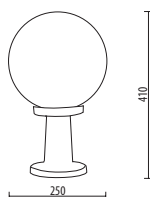

# D.0107

MEDIUM SIZE

D.0107/LE/25/BLK/OP

D.0107/M/25/BLK/OP

CODE	DESCRIPTION	LAMP	VOLUME	ENERGY CLASS	COLOR
DB.0618	D.0107/LE/25/BLK/OP	E27 - max 60W	0,025	A D	■
DB.0607	D.0107/M/25/BLK/OP	E27 - max 60W	0,025	A D	■