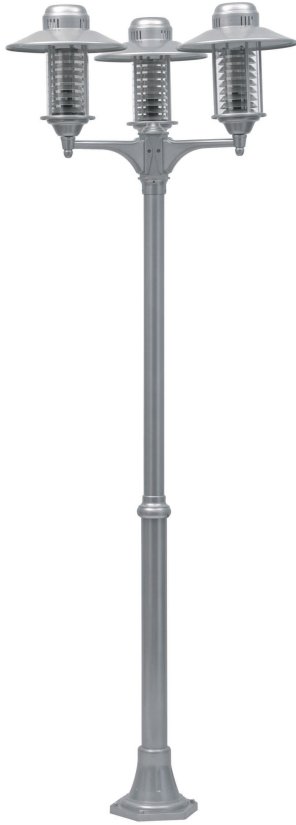

A.9005

MEDIUM SIZE

Light fitting for wall or ground fixing with medium size lantern and arm in die-cast aluminium; diffuser in polycarbonate UV stabilized.

Post in die-cast aluminium and extruded aluminium.

Fixing kit included.

Suitable for outdoor use: garden, court, porch, residential area, walkway, park, small square

A.9005/P185/3/F5/MTL-SLV