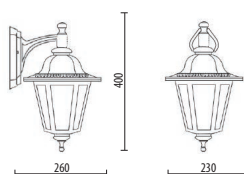

CODE	DESCRIPTION	LAMP	VOLUME	ENERGY CLASS	COLOR
DB.0281	D.8100/STL-SPL/BLK	E27 - max 60W	0,025	A D	■
DB.0314	D.8100/STL-SPL/WHT	E27 - max 60W	0,025	A D	□
DB.0295	D.8100/S/BLK	E27 - max 60W	0,025	A D	■
DB.0315	D.8100/S/WHT	E27 - max 60W	0,025	A D	□

Available hand shaded colors: black-rust (BLK-RST), black-green (BLK-GRN), black-gold (BLK-GLD), black-silver (BLK-SLV), white-gold (WHT-GLD)