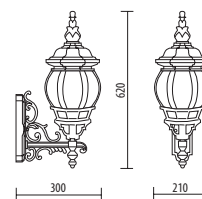

CODE	DESCRIPTION	LAMP	VOLUME	ENERGY CLASS	COLOR
DB.0353	D.577/M/STL/BLK	E27 - max 60W	0,035	A D	■
DB.0354	D.577/M/SPL/BLK	E27 - max 60W	0,035	A D	■
DB.0001	D.577/M/STBA/BLK	E27 - max 60W	0,05	A D	■

Available hand shaded colors: black-rust (BLK-RST), black-green (BLK-GRN), black-gold (BLK-GLD), black-silver (BLK-SLV)