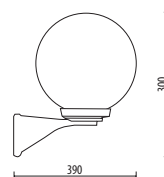

CODE	DESCRIPTION	LAMP	VOLUME	ENERGY CLASS	COLOR
DB.0618	D.0107/LE/25/BLK/OP	E27 - max 60W	0,025	A D	■
DB.0607	D.0107/M/25/BLK/OP	E27 - max 60W	0,025	A D	■