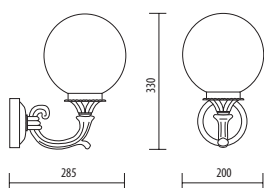

# A.0107

MEDIUM SIZE

A.0107/ST/20/WHT/OP

A.0107/STN/25/WHT/OP

A.0107/ST/20/2/WHT/OP

CODE	DESCRIPTION	LAMP	VOLUME	ENERGY CLASS	COLOR
DB.0481	A.0107/ST/20/WHT/OP	E27 - max 60W	0,020	A D	<input type="checkbox"/>
DB.0215	A.0107/STN/25/WHT/OP	E27 - max 60W	0,025	A D	<input type="checkbox"/>
DB.0482	A.0107/ST/20/2/WHT/OP	E27 - max 60W	0,035	A D	<input type="checkbox"/>