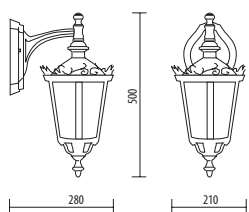

CODE	DESCRIPTION	LAMP	VOLUME	ENERGY CLASS	COLOR
DB.0163	D.700/STL/BLK	E27 - max 60W	0,025	A D	■
DB.0259	D.700/STL/WHT	E27 - max 60W	0,025	A D	□
DB.0164	D.700/SPL/BLK	E27 - max 60W	0,025	A D	■
DB.0260	D.700/SPL/WHT	E27 - max 60W	0,025	A D	□
DB.0018	D.700/STR/BLK	E27 - max 60W	0,035	A D	■
DB.0611	D.700/STR/WHT	E27 - max 60W	0,035	A D	□
DB.0016	D.700/SPR/BLK	E27 - max 60W	0,035	A D	■
DB.0489	D.700/SPR/WHT	E27 - max 60W	0,035	A D	□

Available hand shaded colors: black-rust (BLK-RST), black-green (BLK-GRN), black-gold (BLK-GLD), black-silver (BLK-SLV), white-gold (WHT-GLD)

LED Available on request with LED 10W-950lm-4000K

FIXING KIT INCLUDED IP44 CE U.V. RESISTANT