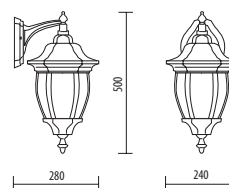

CODE	DESCRIPTION	LAMP	VOLUME	ENERGY CLASS	COLOR
DB.0515	A.587/STL/BLK	E27 - max 60W	0,03	A D	■
DB.0516	A.587/SPL/BLK	E27 - max 60W	0,03	A D	■

Colors available: black (BLK), white (WHT), anthracite (ANT), metal silver (MTL-SLV)