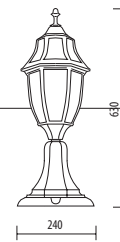

CODE	DESCRIPTION	LAMP	VOLUME	ENERGY CLASS	COLOR
DB.0327	A.587/P191/3/F6/BLK	E27 - max 60W	0,30	A D	■
DB.0526	A.587/LE/BLK	E27 - max 60W	0,03	A D	■

Colors available: black (BLK), white (WHT), anthracite (ANT), metal silver (MTL-SLV)