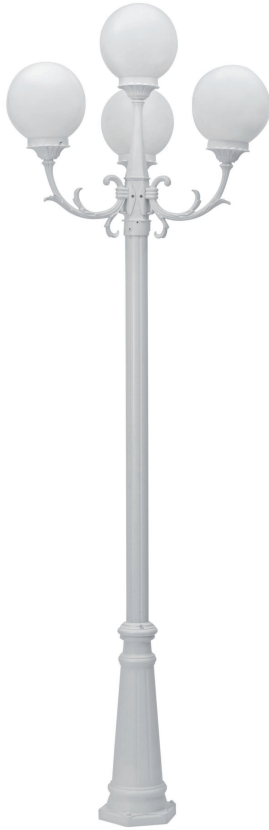

A.0107

MEDIUM SIZE

Light fitting for wall or ground fixing with arm/base in die-cast aluminium; globe in PMMA diam. cm 20-25-30.
Post in die-cast aluminium and extruded aluminium.
Fixing kit included.
Suitable for outdoor use: garden, court, porch, residential area, walkway, park, small square.

A.0107/P191/25/3+1/B60/WHT/OP