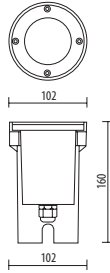

LIGHT UP

Recessed lighting fixture for floor or ground fixing with body in die-cast aluminium with recessed box in reinforced thermoplastic.

Outer frame in stainless steel 4 mm, diffuser in tempered glass 10 mm, silicon rubber gasket, reflector in polished aluminium.

Suitable for outdoor use: garden, court, porch, walkway, stair

35009

h(m)	Eavg(lx)	Emax(lx)	D(m)
1	390,7	554,4	0,6
2	97,67	138,6	1,21
3	43,41	61,6	1,81
4	24,42	34,65	2,41
5	15,63	22,18	3,01

35029