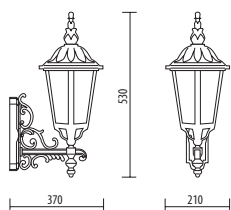

CODE	DESCRIPTION	LAMP	VOLUME	ENERGY CLASS	COLOR
DB.0193	D.377/STBA/BLK	E27 - max 60W	0,035	A D	■
DB.0205	D.377/S/BLK	E27 - max 60W	0,025	A D	■

Available hand shaded colors: black-rust (BLK-RST), black-green (BLK-GRN), black-gold (BLK-GLD), black-silver (BLK-SLV)

LED Available on request with LED 10W-950lm-4000K

FIXING KIT INCLUDED

IP44

CE

U.V. RESISTANT