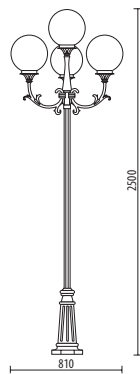

CODE	DESCRIPTION	LAMP	VOLUME	ENERGY CLASS	COLOR
DB.0324	A.0107/P191/25/3+1/B60/WHT/OP	E27 - max 60W	0,30		☐
DB.0655	A.0107/P190/30/1/WHT/OP	E27 - max 60W	0,15		☐

Colors available: black (BLK), white (WHT), anthracite (ANT), metal silver (MTL-SLV)

IP44

CE

U.V.
RESISTANT