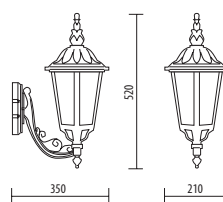

CODE	DESCRIPTION	LAMP	VOLUME	ENERGY CLASS	COLOR
DB.0370	D.377/STL/BLK	E27 - max 60W	0,025	A D	■
DB.0368	D.377/SPL/BLK	E27 - max 60W	0,025	A D	■
DB.0072	D.377/STR/BLK	E27 - max 60W	0,035	A D	■
DB.0071	D.377/SPR/BLK	E27 - max 60W	0,035	A D	■

Available hand shaded colors: black-rust (BLK-RST), black-green (BLK-GRN), black-gold (BLK-GLD), black-silver (BLK-SLV)

LED Available on request with LED 10W-950lm-4000K

FIXING KIT INCLUDED IP44