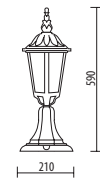

CODE	DESCRIPTION	LAMP	VOLUME	ENERGY CLASS	COLOR
DB.0364	D.377/DP190/3/F12/BLK	E27 - max 60W	0,18	A D	■
DB.0200	D.377/PLEN/BLK	E27 - max 60W	0,06	A D	□
DB.0756	D.377/PLEN4007/BLK	E27 - max 60W	0,03	A D	■
DB.0073	D.377/LE/BLK	E27 - max 60W	0,025	A D	□

Available hand shaded colors: black-rust (BLK-RST), black-green (BLK-GRN), black-gold (BLK-GLD), black-silver (BLK-SLV)

LED Available on request with LED 10W-950lm-4000K

FIXING KIT INCLUDED IP44 CE U.V. RESISTANT