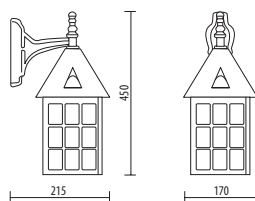

CODE	DESCRIPTION	LAMP	VOLUME	ENERGY CLASS	COLOR
DB.0198	D.7016/STP/BLK	E27 - max 60W	0,020	A D	■
DB.0006	D.7016/SPP/BLK	E27 - max 60W	0,020	A D	■
DB.0067	D.7016/S/BLK	E27 - max 60W	0,025	A D	■

Available hand shaded colors: black-rust (BLK-RST), black-green (BLK-GRN), black-gold (BLK-GLD), black-silver (BLK-SLV)