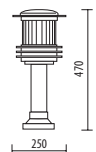

CODE	DESCRIPTION	LAMP	VOLUME	ENERGY CLASS	COLOR
DB.0453	A.1998/P191/3/F5/BLK	E27 - max 60W	0,25	A > D	■
DB.0908	A.1998/P185/1/BLK	E27 - max 60W	0,10	A > D	■
DB.0551	A.1998/P110L/BLK	E27 - max 60W	0,09	A > D	■
DB.0547	A.1998/L/BLK	E27 - max 60W	0,03	A > D	■

Colors available: black (BLK), white (WHT), anthracite (ANT), metal silver (MTL-SLV)

IP44

CE

U.V.
RESISTANT