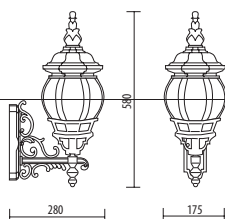

CODE	DESCRIPTION	LAMP	VOLUME	ENERGY CLASS	COLOR
DB.0265	D.577/P/STBA/BLK	E27 - max 60W	0,035	A D	■
DB.0226	D.577/P/S/BLK	E27 - max 60W	0,025	A D	■

Available hand shaded colors: black-rust (BLK-RST), black-green (BLK-GRN), black-gold (BLK-GLD), black-silver (BLK-SLV)

LED Available on request with LED 10W-950lm-4000K

FIXING KIT INCLUDED IP44 CE U.V. RESISTANT