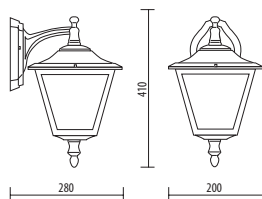

CODE	DESCRIPTION	LAMP	VOLUME	ENERGY CLASS	COLOR
DB.0572	D.7025/STL/BLK	E27 - max 60W	0,025	A D	■
DB.0573	D.7025/SPL/BLK	E27 - max 60W	0,025	A D	■
DB.0575	D.7025/S/BLK	E27 - max 60W	0,025	A D	■

Available hand shaded colors: black-rust (BLK-RST), black-green (BLK-GRN), black-gold (BLK-GLD), black-silver (BLK-SLV)