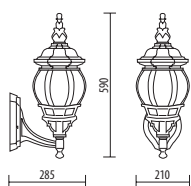

CODE	DESCRIPTION	LAMP	VOLUME	ENERGY CLASS	COLOR
DB.0353	D.577/M/STL/BLK	E27 - max 60W	0,035	A D	■
DB.0354	D.577/M/SPL/BLK	E27 - max 60W	0,035	A D	■
DB.0001	D.577/M/STBA/BLK	E27 - max 60W	0,05	A D	■

Available hand shaded colors: black-rust (BLK-RST), black-green (BLK-GRN), black-gold (BLK-GLD), black-silver (BLK-SLV)