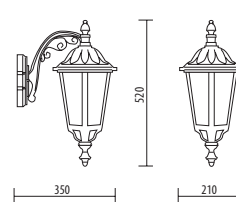

CODE	DESCRIPTION	LAMP	VOLUME	ENERGY CLASS	COLOR
DB.0370	D.377/STL/BLK	E27 - max 60W	0,025	A D	■
DB.0368	D.377/SPL/BLK	E27 - max 60W	0,025	A D	■
DB.0072	D.377/STR/BLK	E27 - max 60W	0,035	A D	■
DB.0071	D.377/SPR/BLK	E27 - max 60W	0,035	A D	■

Available hand shaded colors: black-rust (BLK-RST), black-green (BLK-GRN), black-gold (BLK-GLD), black-silver (BLK-SLV)

LED Available on request with LED 10W-950lm-4000K

FIXING KIT INCLUDED IP44