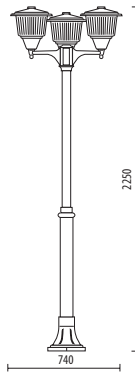

Fixing kit included.

Suitable for outdoor use: garden, court, porch, residential area, walkway, park, small square

ANDROMEDA/P185/3/F5/BLK

ANDROMEDA/P185/1/BLK

ANDROMEDA/P110L/BLK

CODE	DESCRIPTION	LAMP	VOLUME	ENERGY CLASS	COLOR
DB.0907	ANDROMEDA/P185/3/F5/BLK	E27 - max 60W	0,25	A D	■
DB.0210	ANDROMEDA/P185/1/BLK	E27 - max 60W	0,15	A D	■
DB.0787	ANDROMEDA/P110L/BLK	E27 - max 60W	0,09	A D	■