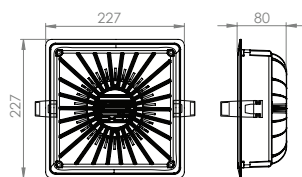

CODE	DESCRIPTION	LAMP	VOLUME	ENERGY CLASS	FRAME COLOR
DB.0478	ALPHA-LED/WHT/N	LED 25W - 4000K - 2000lm	0,006	A+	□
DB.0514	ALPHA-LED/MTL-SLV/N	LED 25W - 4000K - 2000lm	0,006	A+	■
DB.1042	ALPHA-LED/WHT/W	LED 25W - 2700K - 1650lm	0,006	A+	□
DB.0825	ALPHA-LED/MTL-SLV/W	LED 25W - 2700K - 1650lm	0,006	A+	■