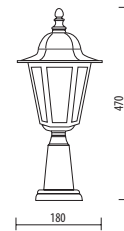

CODE	DESCRIPTION	LAMP	VOLUME	ENERGY CLASS	COLOR
DB.0231	D.7030/PLEN/BLK	E27 - max 60W	0,02	A D	■
DB.0138	D.7030/LE/BLK	E27 - max 60W	0,02	A D	■
DB.0232	D.7030/LT/BLK	E27 - max 60W	0,02	A D	■

Available hand shaded colors: black-rust (BLK-RST), black-green (BLK-GRN), black-gold (BLK-GLD), black-silver (BLK-SLV)