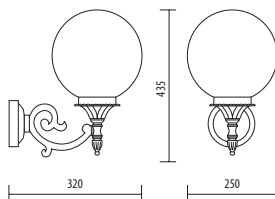

# A.0107

MEDIUM SIZE

A.0107/ST/20/WHT/OP

A.0107/STN/25/WHT/OP

A.0107/ST/20/2/WHT/OP

CODE	DESCRIPTION	LAMP	VOLUME	ENERGY CLASS	COLOR
DB.0481	A.0107/ST/20/WHT/OP	E27 - max 60W	0,020	A D	<input type="checkbox"/>
DB.0215	A.0107/STN/25/WHT/OP	E27 - max 60W	0,025	A D	<input type="checkbox"/>
DB.0482	A.0107/ST/20/2/WHT/OP	E27 - max 60W	0,035	A D	<input type="checkbox"/>