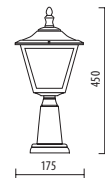

CODE	DESCRIPTION	LAMP	VOLUME	ENERGY CLASS	COLOR
DB.0219	D.7010/DP190/3/F6/BLK	E27 - max 60W	0,18	A > D	■
DB.0088	D.7010/PLEN/BLK	E27 - max 60W	0,06	A > D	■
DB.0087	D.7010/LE/BLK	E27 - max 60W	0,02	A > D	■

Available hand shaded colors: black-rust (BLK-RST), black-green (BLK-GRN), black-gold (BLK-GLD), black-silver (BLK-SLV)