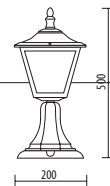

CODE	DESCRIPTION	LAMP	VOLUME	ENERGY CLASS	COLOR
DB.0570	D.7025/DP190/3/F6/BLK	E27 - max 60W	0,18	A D	■
DB.0571	D.7025/PLEN/BLK	E27 - max 60W	0,06	A D	■
DB.0574	D.7025/LE/BLK	E27 - max 60W	0,025	A D	■

Available hand shaded colors: black-rust (BLK-RST), black-green (BLK-GRN), black-gold (BLK-GLD), black-silver (BLK-SLV)

IP44