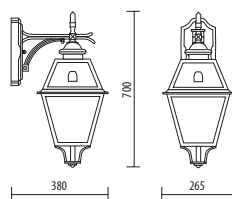

CODE	DESCRIPTION	LAMP	VOLUME	ENERGY CLASS	COLOR
DB.0391	A.1780/STA/BLK	E27 - max 60W	0,055	A D	■
DB.0433	A.1780/SPA/BLK	E27 - max 60W	0,055	A D	■
DB.0432	A.1780/S/BLK	E27 - max 60W	0,055	A D	■

Colors available: black (BLK), white (WHT), anthracite (ANT), metal silver (MTL-SLV)

IP44

CE

U.V. RESISTANT