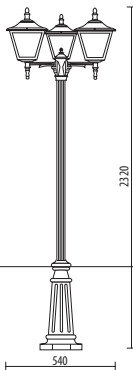

Fixing kit included.

Suitable for outdoor use: garden, court, balcony, porch, residential area, walkway, small square

D.7025/DP190/3/F6/BLK

D.7025/PLEN/BLK

D.7025/LE/BLK

CODE	DESCRIPTION	LAMP	VOLUME	ENERGY CLASS	COLOR
DB.0570	D.7025/DP190/3/F6/BLK	E27 - max 60W	0,18	A D	■
DB.0571	D.7025/PLEN/BLK	E27 - max 60W	0,06	A D	■
DB.0574	D.7025/LE/BLK	E27 - max 60W	0,025	A D	■