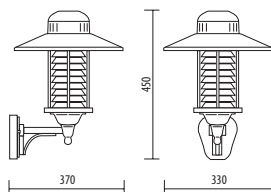

CODE	DESCRIPTION	LAMP	VOLUME	ENERGY CLASS	COLOR
DB.0395	A.9005/WB/MTL-SLV	E27 - max 60W	0,025	A D	■

Colors available: black (BLK), white (WHT), anthracite (ANT), metal silver (MTL-SLV)

IP44

CE

U.V.
RESISTANT