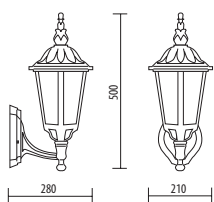

CODE	DESCRIPTION	LAMP	VOLUME	ENERGY CLASS	COLOR
DB.0370	D.377/STL/BLK	E27 - max 60W	0,025	A D	■
DB.0368	D.377/SPL/BLK	E27 - max 60W	0,025	A D	■
DB.0072	D.377/STR/BLK	E27 - max 60W	0,035	A D	■
DB.0071	D.377/SPR/BLK	E27 - max 60W	0,035	A D	■

Available hand shaded colors: black-rust (BLK-RST), black-green (BLK-GRN), black-gold (BLK-GLD), black-silver (BLK-SLV)

LED Available on request with LED 10W-950lm-4000K

FIXING KIT INCLUDED IP44