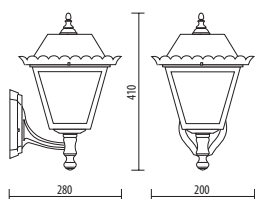

CODE	DESCRIPTION	LAMP	VOLUME	ENERGY CLASS	COLOR
DB.0167	D.7020/STL/BLK	E27 - max 60W	0,025	A D	■
DB.0168	D.7020/SPL/BLK	E27 - max 60W	0,025	A D	■
DB.0383	D.7020/S/BLK	E27 - max 60W	0,025	A D	■

Available hand shaded colors: black-rust (BLK-RST), black-green (BLK-GRN), black-gold (BLK-GLD), black-silver (BLK-SLV)