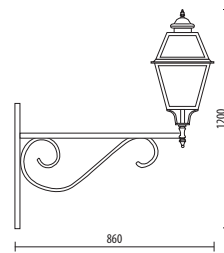

CODE	DESCRIPTION	LAMP	VOLUME	ENERGY CLASS	COLOR
DB.0536	A.677GIG/P12B/1/BLK	E27 - max 100W	0,90	A D	■
DB.0656	A.677GIG/B11/BLK	E27 - max 100W	0,60	A D	■

Available with METAL HALIDE or SODIUM

IP65

CE

U.V.
RESISTANT