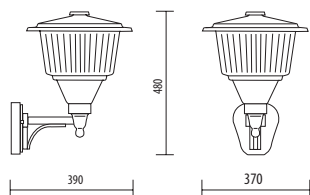

CODE	DESCRIPTION	LAMP	VOLUME	ENERGY CLASS	COLOR
DB.0582	ANDROMEDA/WB/BLK	E27 - max 60W	0,055	A D	■

Colors available: black (BLK), white (WHT), anthracite (ANT), metal silver (MTL-SLV)

IP44

CE

U.V. RESISTANT