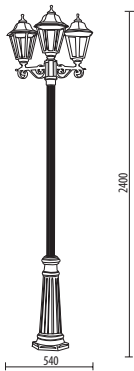

D.8100

MEDIUM SIZE

Light fitting for wall or ground fixing with medium size lantern and arm/base in resin material Duralighting®; diffuser in polycarbonate UV stabilized.
Post DP190 in resin material with an internal galvanized steel pipe.
Fixing kit included.
Suitable for outdoor use: garden, court, balcony, porch, residential area, walkway, small square

CODE	DESCRIPTION	LAMP	VOLUME	ENERGY CLASS	COLOR
DB.0569	D.8100/DP190/3/F12/BLK	E27 - max 60W	0,18	A D	■
DB.0703	D.8100/DP190/3/F12/WHT	E27 - max 60W	0,18	A D	□
DB.0296	D.8100/PLEN/RD/BLK	E27 - max 60W	0,06	A D	■
DB.0322	D.8100/PLEN/RD/WHT	E27 - max 60W	0,06	A D	□
DB.0306	D.8100/RD/BLK	E27 - max 60W	0,025	A D	■
DB.0323	D.8100/RD/WHT	E27 - max 60W	0,025	A D	□

Available hand shaded colors: black-rust (BLK-RST), black-green (BLK-GRN), black-gold (BLK-GLD), black-silver (BLK-SLV), white-gold (WHT-GLD)