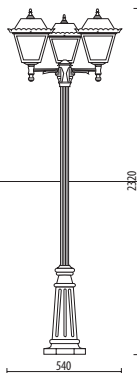

Fixing kit included.

Suitable for outdoor use: garden, court, balcony, porch, residential area, walkway, small square.

D.7020/DP190/3/F6/BLK

D.7020/PLEN/BLK

D.7020/LE/BLK

CODE	DESCRIPTION	LAMP	VOLUME	ENERGY CLASS	COLOR
DB.0379	D.7020/DP190/3/F6/BLK	E27 - max 60W	0,18	A D	■
DB.0271	D.7020/PLEN/BLK	E27 - max 60W	0,06	A D	■
DB.0169	D.7020/LE/BLK	E27 - max 60W	0,025	A D	■