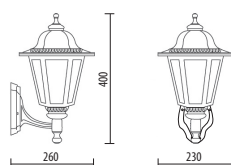

CODE	DESCRIPTION	LAMP	VOLUME	ENERGY CLASS	COLOR
DB.0281	D.8100/STL-SPL/BLK	E27 - max 60W	0,025	A D	■
DB.0314	D.8100/STL-SPL/WHT	E27 - max 60W	0,025	A D	□
DB.0295	D.8100/S/BLK	E27 - max 60W	0,025	A D	■
DB.0315	D.8100/S/WHT	E27 - max 60W	0,025	A D	□

Available hand shaded colors: black-rust (BLK-RST), black-green (BLK-GRN), black-gold (BLK-GLD), black-silver (BLK-SLV), white-gold (WHT-GLD)