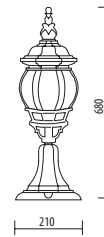

CODE	DESCRIPTION	LAMP	VOLUME	ENERGY CLASS	COLOR
DB.0227	D.577/M/DP190/1/BLK	E27 - max 60W	0,18	A D	■
DB.0051	D.577/M/PLEN4007/BLK	E27 - max 60W	0,06	A D	■
DB.0272	D.577/M/LE/BLK	E27 - max 60W	0,03	A D	■

Available hand shaded colors: black-rust (BLK-RST), black-green (BLK-GRN), black-gold (BLK-GLD), black-silver (BLK-SLV)