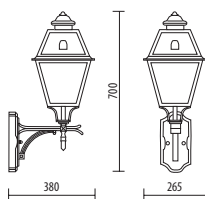

CODE	DESCRIPTION	LAMP	VOLUME	ENERGY CLASS	COLOR
DB.0391	A.1780/STA/BLK	E27 - max 60W	0,055	A D	■
DB.0433	A.1780/SPA/BLK	E27 - max 60W	0,055	A D	■
DB.0432	A.1780/S/BLK	E27 - max 60W	0,055	A D	■

Colors available: black (BLK), white (WHT), anthracite (ANT), metal silver (MTL-SLV)

IP44

CE

U.V. RESISTANT