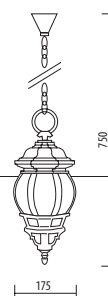

# D.577/P

MEDIUM SIZE

D.577/P/STBA/BLK

D.577/P/S/BLK

CODE	DESCRIPTION	LAMP	VOLUME	ENERGY CLASS	COLOR
DB.0265	D.577/P/STBA/BLK	E27 - max 60W	0,035	A D	■
DB.0226	D.577/P/S/BLK	E27 - max 60W	0,025	A D	■

Available hand shaded colors: black-rust (BLK-RST), black-green (BLK-GRN), black-gold (BLK-GLD), black-silver (BLK-SLV)