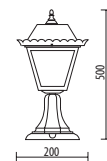

CODE	DESCRIPTION	LAMP	VOLUME	ENERGY CLASS	COLOR
DB.0379	D.7020/DP190/3/F6/BLK	E27 - max 60W	0,18	A D	■
DB.0271	D.7020/PLEN/BLK	E27 - max 60W	0,06	A D	■
DB.0169	D.7020/LE/BLK	E27 - max 60W	0,025	A D	■

Available hand shaded colors: black-rust (BLK-RST), black-green (BLK-GRN), black-gold (BLK-GLD), black-silver (BLK-SLV)

IP44