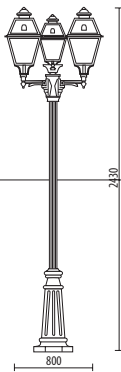

CODE	DESCRIPTION	LAMP	VOLUME	ENERGY CLASS	COLOR
DB.0434	A.1780/P191/3/F5/BLK	E27 - max 60W	0,30	A D	■
DB.0435	A.1780/P110/BLK	E27 - max 60W	0,15	A D	■
DB.0392	A.1780/LE/BLK	E27 - max 60W	0,055	A D	■

Colors available: black (BLK), white (WHT), anthracite (ANT), metal silver (MTL-SLV)

IP44

CE

U.V. RESISTANT