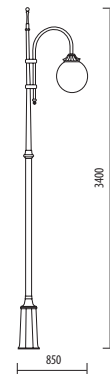

CODE	DESCRIPTION	LAMP	VOLUME	ENERGY CLASS	COLOR
DB.0537	A.0107GIG/P12B/40/1/BLK/OP	E27 - max 100W	0,60	A D	■
DB.1045	A.0107GIG/P12/B24/40/BLK/OP	E27 - max 100W	0,70	A D	■

Available with METAL HALIDE or SODIUM

IP44

CE

U.V.
RESISTANT