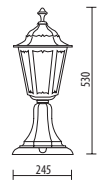

CODE	DESCRIPTION	LAMP	VOLUME	ENERGY CLASS	COLOR
DB.0148	D.8302/DP190/3/F6/BLK	E27 - max 60W	0,18	A D	■
DB.0228	D.8302/PLEN/BLK	E27 - max 60W	0,06	A D	■
DB.0050	D.8302/PLEN4007/BLK	E27 - max 60W	0,06	A D	■
DB.0026	D.8302/LE/BLK	E27 - max 60W	0,025	A D	■

Available hand shaded colors: black-rust (BLK-RST), black-green (BLK-GRN), black-gold (BLK-GLD), black-silver (BLK-SLV)