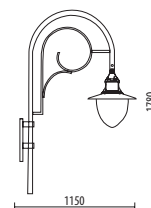

LAMPARA

BIG SIZE

Light fitting for wall or ground fixing with arm in extruded aluminium; cone in opal PMMA.
Post in extruded aluminium.
Fixing kit included.
Suitable for outdoor use: garden, court, porch, residential area, walkway, park, square.

ALUMINIUM

LAMPARA/B25/BLK/OP

CODE	DESCRIPTION	LAMP	VOLUME	ENERGY CLASS	COLOR
DB.0658	LAMPARA/AL45/B25/BLK/OP	E27 - max 100W	1,00	A D	■
DB.0657	LAMPARA/B25/BLK/OP	E27 - max 100W	0,60	A D	■

Available with METAL HALIDE or SODIUM