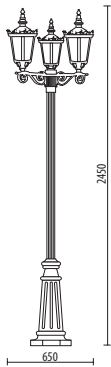

CODE	DESCRIPTION	LAMP	VOLUME	ENERGY CLASS	COLOR
DB.0288	D.700/DP190/3/F12/BLK	E27 - max 60W	0,18	A D	■
DB.0485	D.700/DP190/3/F12/WHT	E27 - max 60W	0,18	A D	□
DB.0254	D.700/PLEN/BLK	E27 - max 60W	0,06	A D	■
DB.0290	D.700/PLEN/WHT	E27 - max 60W	0,06	A D	□
DB.0015	D.700/LE/BLK	E27 - max 60W	0,03	A D	■
DB.0261	D.700/LE/WHT	E27 - max 60W	0,03	A D	□

Available hand shaded colors: black-rust (BLK-RST), black-green (BLK-GRN), black-gold (BLK-GLD), black-silver (BLK-SLV), white-gold (WHT-GLD)

LED Available on request with LED 10W-950lm-4000K

FIXING KIT INCLUDED

IP44

CE

U.V. RESISTANT

U.V. RESISTANT

U.V. RESISTANT

U.V. RESISTANT

U.V. RESISTANT

U.V. RESISTANT

U.V. RESISTANT

U.V. RESISTANT