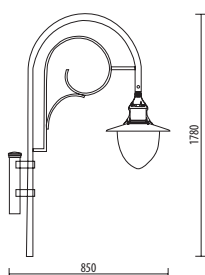

CODE	DESCRIPTION	LAMP	VOLUME	ENERGY CLASS	COLOR
DB.0657	LAMPARA/B25/BLK/OP	E27 - max 100W	0,40	A D	■

Available on request with METAL HALIDE or SODIUM.