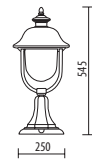

CODE	DESCRIPTION	LAMP	VOLUME	ENERGY CLASS	COLOR
DB.0598	A.9002/P190/3/F8SR/BLK-COP	E27 - max 60W	0,25	A D	Black/Copper
DB.0533	A.9002/P110/BLK/BLK-COP	E27 - max 60W	0,10	A D	Black/Copper
DB.0597	A.9002/P108/BLK-COP	E27 - max 60W	0,08	A D	Black/Copper
DB.0531	A.9002/LE/BLK-COP	E27 - max 60W	0,04	A D	Black/Copper

Colors available: black (BLK), black-copper (BLK-COP)

IP44

CE

U.V.
RESISTANT