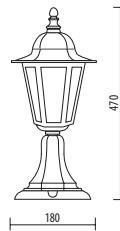

CODE	DESCRIPTION	LAMP	VOLUME	ENERGY CLASS	COLOR
DB.0231	D.7030/PLEN/BLK	E27 - max 60W	0,02	A D	■
DB.0138	D.7030/LE/BLK	E27 - max 60W	0,02	A D	■
DB.0232	D.7030/LT/BLK	E27 - max 60W	0,02	A D	■

Available hand shaded colors: black-rust (BLK-RST), black-green (BLK-GRN), black-gold (BLK-GLD), black-silver (BLK-SLV)