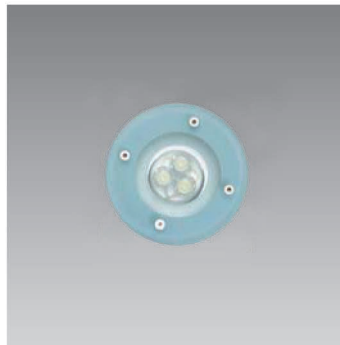

h(m)	Eavg(lx)	Emax(lx)	D(m)
1	362,7	542,6	0,65
2	90,67	135,6	1,3
3	40,3	60,28	1,96
4	22,67	33,91	2,61
5	14,51	21,7	3,26

35030