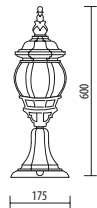

CODE	DESCRIPTION	LAMP	VOLUME	ENERGY CLASS	COLOR
DB.0301	D.577/P/DP190/3/F6/BLK	E27 - max 60W	0,18	A D	■
DB.0047	D.577/P/PLEN/BLK	E27 - max 60W	0,06	A D	■
DB.0052	D.577/P/PLEN4007/BLK	E27 - max 60W	0,06	A D	■
DB.0005	D.577/P/LE/BLK	E27 - max 60W	0,025	A D	■

Available hand shaded colors: black-rust (BLK-RST), black-green (BLK-GRN), black-gold (BLK-GLD), black-silver (BLK-SLV)

LED Available on request with LED 10W-950lm-4000K

FIXING KIT INCLUDED IP44 CE U.V. RESISTANT