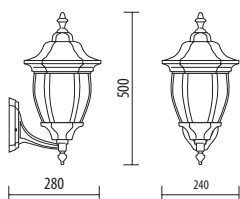

CODE	DESCRIPTION	LAMP	VOLUME	ENERGY CLASS	COLOR
DB.0515	A.587/STL/BLK	E27 - max 60W	0,03	A D	■
DB.0516	A.587/SPL/BLK	E27 - max 60W	0,03	A D	■

Colors available: black (BLK), white (WHT), anthracite (ANT), metal silver (MTL-SLV)